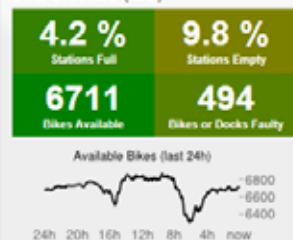

BIKE SHARING (TFL)

ON THE STREETS NOW (TFL)

249 Underground trains

AIR POLLUTION (DEFRA)

1 = Low 10 = V High

Location	Ozone	NO ₂	SO ₂	PM _{2.5}	PM ₁₀
Bloomsbury	1	2	1	1	1
Marylebone Rd	1	2	1	2	2
N Kensington	1	2	1	1	1

RADS (CASA)

CASA Office Desk
12 cpm (uncalibrated)

RIVER LEVEL (PLA)

Thames (Tower Pier)
1.54 metres

STOCKS (YAHOO)

FTSE 100 Index
6347.24
+70.36 (1.11%)

RANDOM TRAFFIC CAMERAS (TFL)

BBC LONDON NEWS (BBC)