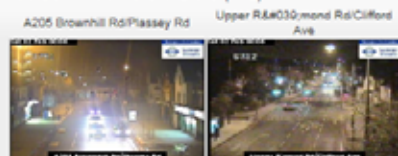

BIKE SHARING (TFL)

ON THE STREETS NOW (TFL)

249 Underground trains

AIR POLLUTION (DEFRA)

1 = Low 10 = V High

Location	Ozone	NO ₂	SO ₂	PM _{2.5}	PM ₁₀
Bloomsbury	1	2	1	1	1
Marylebone Rd	1	2	1	2	2
N Kensington	1	2	1	1	1

RADS (CASA)

CASA Office Desk
12 cpm (uncalibrated)

RIVER LEVEL (PLA)

Thames (Tower Pier)
1.54 metres

STOCKS (YAHOO)

FTSE 100 Index
6347.24
+70.36 (1.11%)

RANDOM TRAFFIC CAMERAS (TFL)

BBC LONDON NEWS (BBC)

Defective jailed for NoW leak offer Woman disfigured in acid attack Shard's observation deck opens Man stabbed in stomach at court Stars oppose nightclub flats plan Fraudster's motor insurance scam

OPENSTREETMAP UPDATES (OSM)